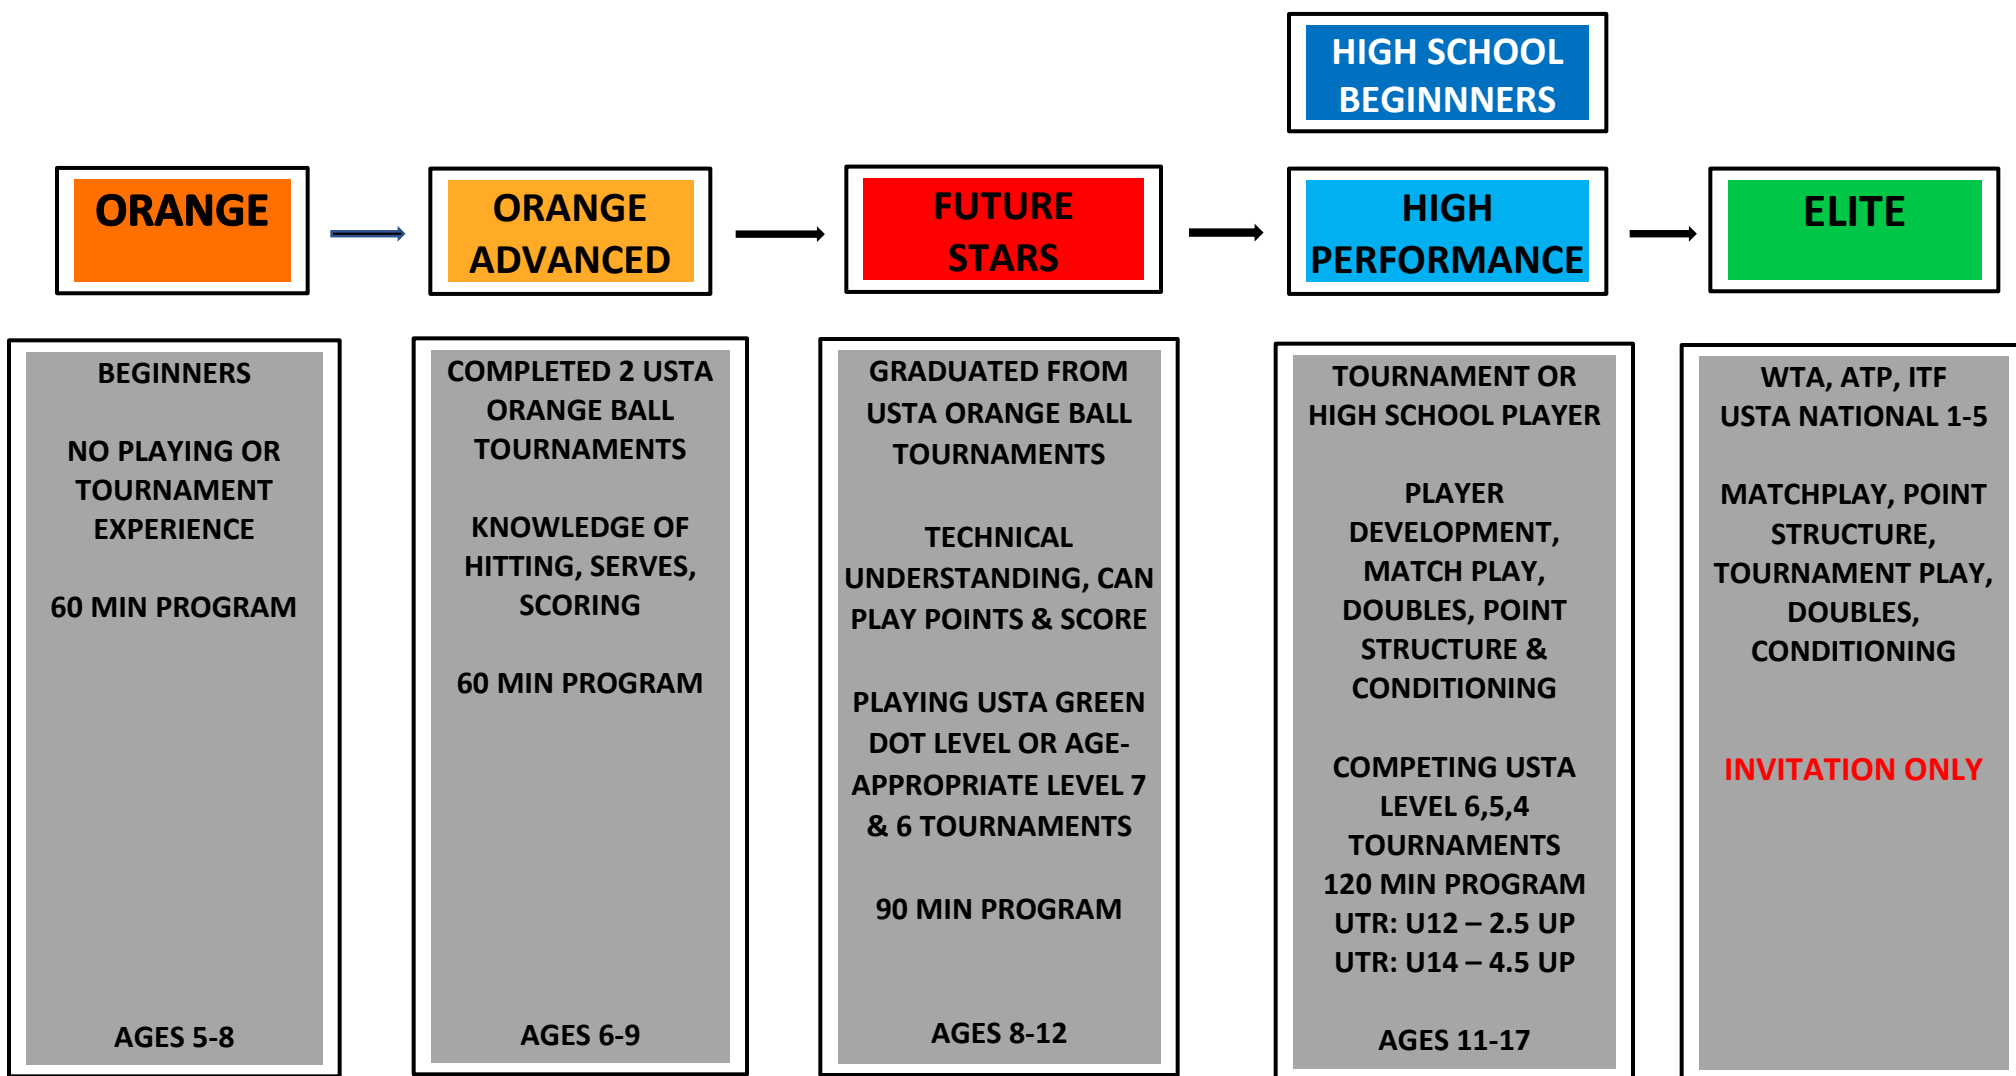

# TENNISPOWER ACADEMY PROGRAM LEVEL PROGRESSION

PENINSULA RACQUET CLUB - 30850 Hawthorne Blvd. Rancho Palos Verdes, CA 90275 \* (310) 541 2523 \*

[www.TENNISPOWERACADEMY360.COM](http://www.TENNISPOWERACADEMY360.COM)